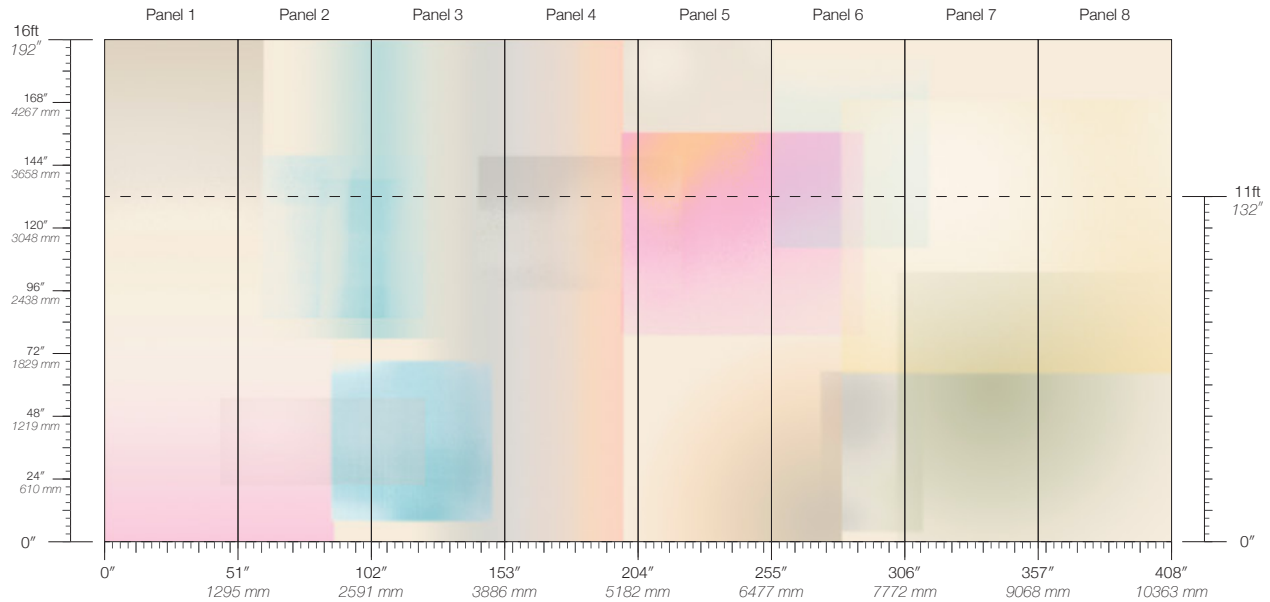

Glow Flame

Suitable for residential and commercial projects

COLOR

Flame

ITEM

4903

CONTENT

Type II PVC-Free

PANEL WIDTH

51" / 1295 mm trimmed

PANEL HEIGHT

132" / 3353 mm standard
192" / 4877 mm extended

REPEAT

Non-repeating

STOCK

Made to order

LEAD TIME

4 weeks to print

MINIMUM

1 panel

PRICE

Available upon request

ORIGIN

USA

DETAILS

Custom options available

MAINTENANCE

Water-based cleanser

ENVIRONMENTAL

Recycled Content
Phthalate Free
Low VOC
HPD Available

SPECS

Polyester/Natural Fiber face
Fabric backing
14 oz per linear yard
435.2 g per linear meter
Dappled surface texture

TESTING

(US) ASTM E84 Adhered Class A
CCC-W-408D Type II
W-101 Type II Class A
ASTM E96 Procedure B - 66 Perms

CONTACT

sales@calicowallpaper.com
+1 718 243 1705
57 Lispenard Street
New York, NY 10013 USA

DISCLAIMER

Refer to our website to see the full mural artwork. Reference the physical sample for color and texture. Panel maps represent mural artwork only.